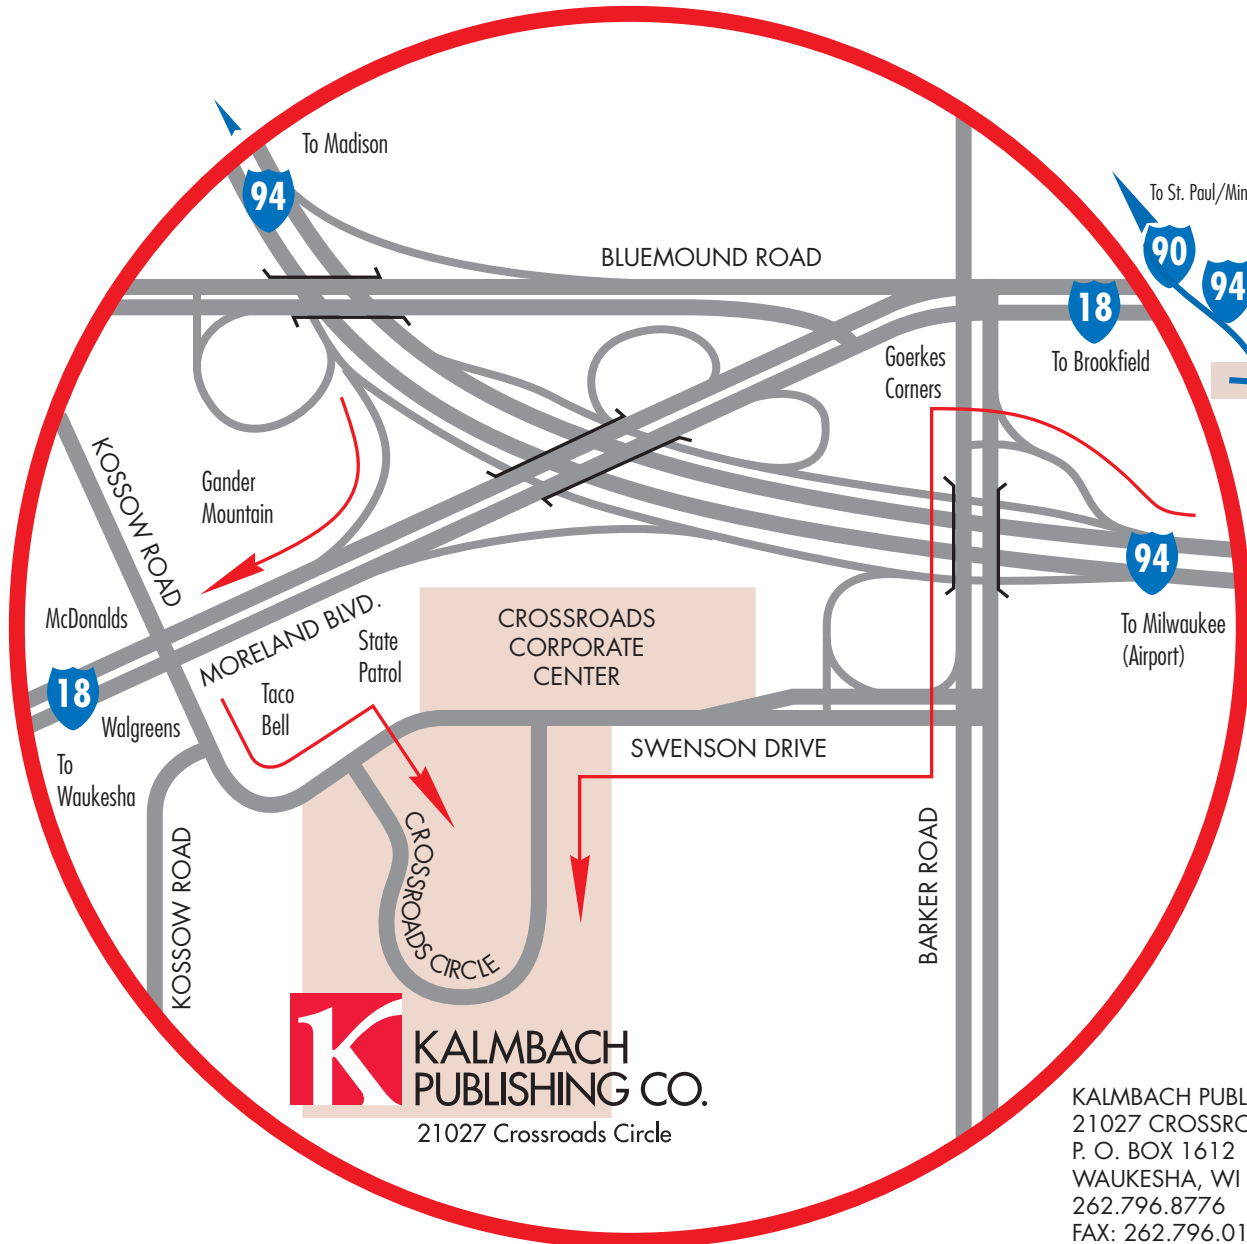

194 from the **WEST** take **Exit 297** (Hwy. 18, Bluemound Rd.) and continue WESTBOUND. Immediately get into the left lane and turn left at the first stoplight – Kossow Rd. Turn right on Crossroads Circle. After passing a large, open field, Kalmbach Publishing is the first building on your right.

194 from the **EAST** take **Exit 297** (Hwy. 18, Bluemound Rd.) and exit onto the first ramp to Barker Rd. Turn left on Barker Rd. over the bridge and bear right at the first stoplight onto Swenson Dr. Turn left on Crossroads Cir. Kalmbach Publishing is located on the left.